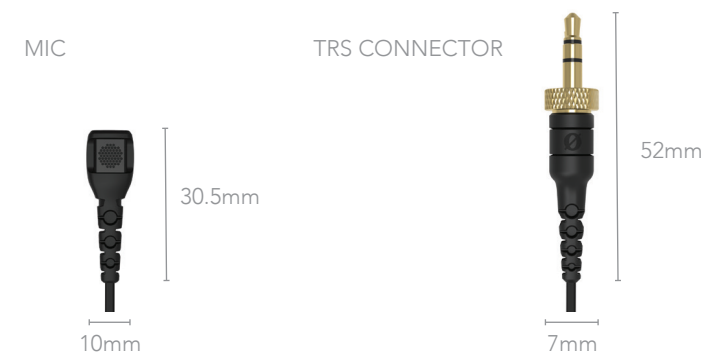

# LAVALIER II™

PREMIUM LAVALIER MICROPHONE

3.5MM TRS  
CONNECTION

PROFESSIONAL  
QUALITY

The Lavalier II is a premium lavalier microphone that is ideal for the most demanding audio and video applications. It features a unique low-profile design with a flat capsule that is incredibly discreet. The included mounting clip is also extremely compact, making the Lavalier II much easier to conceal than standard lavaliers. It has a very flat frequency response that flatters all voice types, with an omnidirectional polar pattern that picks up crystal-clear, detailed audio from all directions. The Lavalier II also comes with a premium accessory kit featuring a high-quality pop filter and mini furry windshield, coloured identification rings, and a handy zip case.

- Premium lavalier microphone with unique low-profile design
- Compact mounting clip
- Omnidirectional polar pattern
- Delivers broadcast-grade audio with flat frequency response
- 3.5mm TRS locking connector
- Includes pop filter, mini furry windshield, mic clip, set of coloured ID rings and zip case

## ACOUSTIC & ELECTRICAL SPECIFICATIONS

Acoustic Principle:	Permanently polarised
Active Electronics:	JFET impedance converter
Capsule:	6mm
Polar Pattern:	Omnidirectional
Frequency Range:	20Hz – 20KHz
Output Impedance:	2K2Ω
Signal to Noise Ratio:	67 dB
Equivalent Noise (A-weighted)	27dBA Typical
Maximum SPL:	106 dB SPL RMS (Plug-In Power, 1% THD) 120 dB SPL RMS (Plug-In Power, 10% THD)
Maximum Output Level:	50mV (@ 1kHz, 1% THD into 1KΩ load)
Sensitivity:	-38 dB re 1 Volt/Pascal (12.59 mV @ 94 dB SPL) +/- 3 dB @ 1kHz
Dynamic Range:	79 dB Typical
Power Requirements:	1.8v to 5v Plugin Power

## MECHANICAL SPECIFICATIONS

Weight (grams):	Body: 9 Clip: 2
Dimensions: (millimetres)	Body: L 1200, W 10, H 5 Clip: L 21, W 20, H 8
Compatible RØDE Products:	<ul style="list-style-type: none"> <li>• Wireless GO</li> <li>• Wireless GO II</li> <li>• AI-Micro</li> <li>• RØDELink Series</li> </ul>