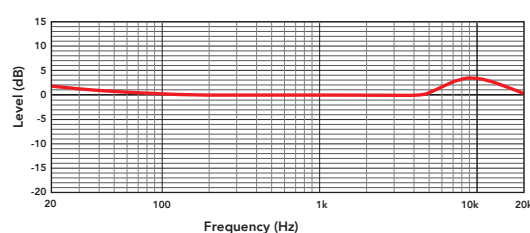

FREQUENCY RESPONSE

MECHANICAL SPECIFICATIONS

Weight (grams):	Body: 9 Clip: 2
Dimensions: (millimetres)	Body: L 1200, W 10, H 5 Clip: L 21, W 20, H 8
Compatible RØDE Products:	• Wireless GO • Wireless GO II • AI-Micro • RØDELink Series

Included Accessories:	1 x Lavalier II 1 x Pop Filter 1 x Mic Clip 1 x Mini Furry Windshield 1 x Set of Coloured ID Rings 1 x Zip Case